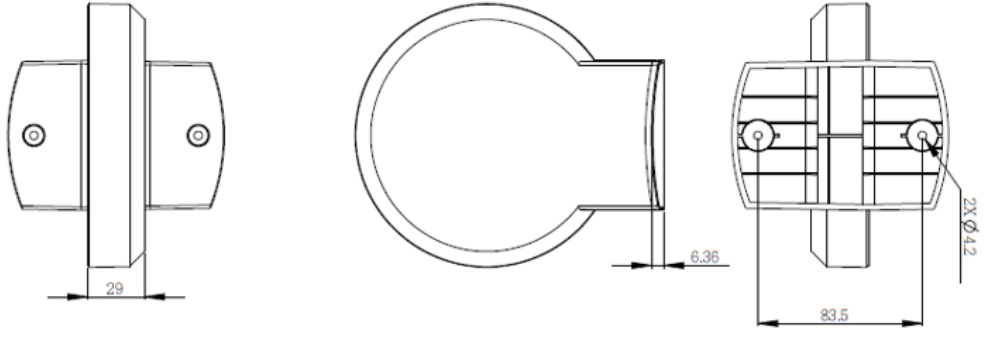

## FEATURES

---

Colour RAL 9003 (signal white)

---

For FD910, FD980 and FD800 series

---

**CM13/FD: Flush mount kit**

Material	Steel
Colour	RAL 9003 (signal white)
Dimensions (h x w x d)	diameter189 x 76 mm (diameter7.4 x 3.0 in)

**TA01/FD: Tube adapter/pendant mount**

Material	Plastic
Colour	RAL 9003 (signal white)
Dimensions (h x w x d)	145 x diameter167 mm (5.7 x diameter6.6 in)
Weight	0.22 kg (0.48 lbs)

**WM19/FD: Wall mount**

Material	Plastic
Colour	RAL 9003 (signal white)
Dimensions (h x w x d)	110 x 157 x diameter134 mm (4.3 x 6.2 x diameter5.3 in)

**Order Information**

CM13/FD	Flush mount kit for FD800, FD910 and FD980 series
TA01/FD	Tube adapter/pendant mount for FD800, FD910 and FD980 series
WM19/FD	Wall mount for FD800, FD910 and FD980 series

CM13/FD

TA01/FD

WM19/FD

CM13/FD Dimension

TA01/FD Dimension

WM19/FD Dimension

3S: