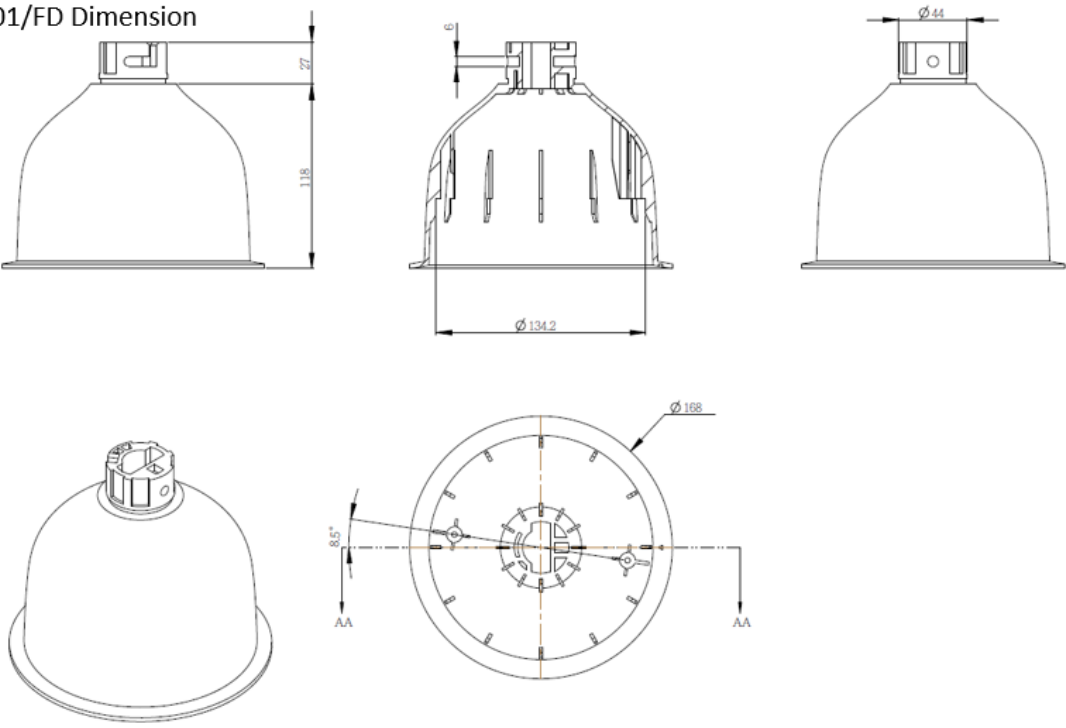

## FEATURES

---

Colour RAL 9003 (signal white)

---

For FD910, FD980 and FD800 series

---

**CM13/FD: Flush mount kit**

Material	Steel
Colour	RAL 9003 (signal white)
Dimensions (h x w x d)	diameter189 x 76 mm (diameter7.4 x 3.0 in)

**TA01/FD: Tube adapter/pendant mount**

Material	Plastic
Colour	RAL 9003 (signal white)
Dimensions (h x w x d)	145 x diameter167 mm (5.7 x diameter6.6 in)
Weight	0.22 kg (0.48 lbs)

**WM19/FD: Wall mount**

Material	Plastic
Colour	RAL 9003 (signal white)
Dimensions (h x w x d)	110 x 157 x diameter134 mm (4.3 x 6.2 x diameter5.3 in)

**Order Information**

CM13/FD	Flush mount kit for FD800, FD910 and FD980 series
TA01/FD	Tube adapter/pendant mount for FD800, FD910 and FD980 series
WM19/FD	Wall mount for FD800, FD910 and FD980 series

CM13/FD

TA01/FD

WM19/FD

CM13/FD Dimension

TA01/FD Dimension

WM19/FD Dimension

3S: