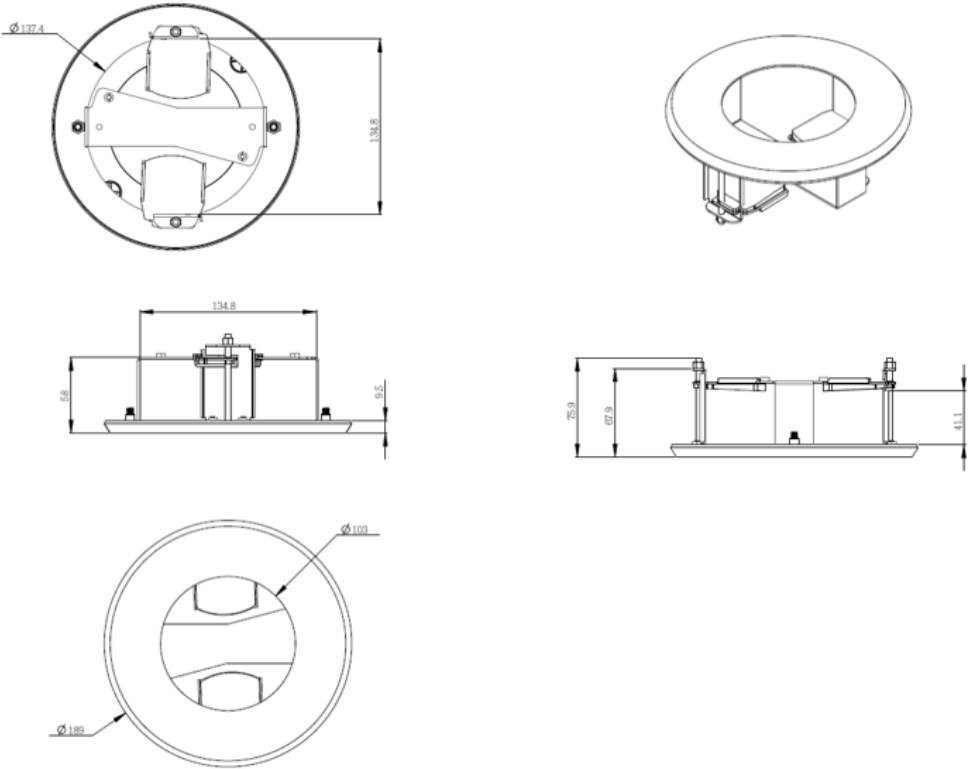

## FEATURES

---

Colour RAL 9003 (signal white)

---

For FD910, FD980 and FD800 series

---

**CM13/FD: Flush mount kit**

Material	Steel
Colour	RAL 9003 (signal white)
Dimensions (h x w x d)	diameter189 x 76 mm (diameter7.4 x 3.0 in)

**TA01/FD: Tube adapter/pendant mount**

Material	Plastic
Colour	RAL 9003 (signal white)
Dimensions (h x w x d)	145 x diameter167 mm (5.7 x diameter6.6 in)
Weight	0.22 kg (0.48 lbs)

**WM19/FD: Wall mount**

Material	Plastic
Colour	RAL 9003 (signal white)
Dimensions (h x w x d)	110 x 157 x diameter134 mm (4.3 x 6.2 x diameter5.3 in)

**Order Information**

CM13/FD	Flush mount kit for FD800, FD910 and FD980 series
TA01/FD	Tube adapter/pendant mount for FD800, FD910 and FD980 series
WM19/FD	Wall mount for FD800, FD910 and FD980 series

CM13/FD

TA01/FD

WM19/FD

CM13/FD Dimension

TA01/FD Dimension

WM19/FD Dimension

3S: