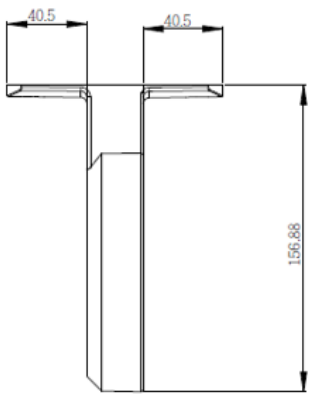

## FEATURES

---

Colour RAL 9003 (signal white)

---

For FD910, FD980 and FD800 series

---

**CM13/FD: Flush mount kit**

Material	Steel
Colour	RAL 9003 (signal white)
Dimensions (h x w x d)	diameter189 x 76 mm (diameter7.4 x 3.0 in)

**TA01/FD: Tube adapter/pendant mount**

Material	Plastic
Colour	RAL 9003 (signal white)
Dimensions (h x w x d)	145 x diameter167 mm (5.7 x diameter6.6 in)
Weight	0.22 kg (0.48 lbs)

**WM19/FD: Wall mount**

Material	Plastic
Colour	RAL 9003 (signal white)
Dimensions (h x w x d)	110 x 157 x diameter134 mm (4.3 x 6.2 x diameter5.3 in)

**Order Information**

CM13/FD	Flush mount kit for FD800, FD910 and FD980 series
TA01/FD	Tube adapter/pendant mount for FD800, FD910 and FD980 series
WM19/FD	Wall mount for FD800, FD910 and FD980 series

CM13/FD

TA01/FD

WM19/FD

CM13/FD Dimension

TA01/FD Dimension

WM19/FD Dimension

3S: