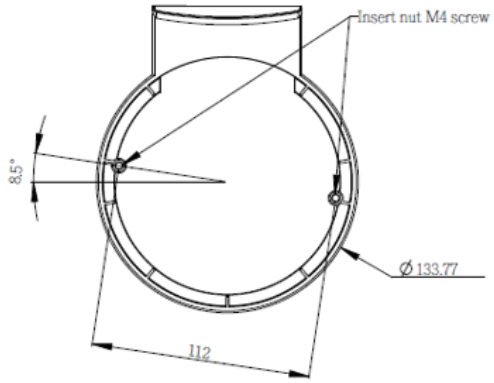

## FEATURES

---

Colour RAL 9003 (signal white)

---

For FD910, FD980 and FD800 series

---

**CM13/FD: Flush mount kit**

Material	Steel
Colour	RAL 9003 (signal white)
Dimensions (h x w x d)	diameter189 x 76 mm (diameter7.4 x 3.0 in)

**TA01/FD: Tube adapter/pendant mount**

Material	Plastic
Colour	RAL 9003 (signal white)
Dimensions (h x w x d)	145 x diameter167 mm (5.7 x diameter6.6 in)
Weight	0.22 kg (0.48 lbs)

**WM19/FD: Wall mount**

Material	Plastic
Colour	RAL 9003 (signal white)
Dimensions (h x w x d)	110 x 157 x diameter134 mm (4.3 x 6.2 x diameter5.3 in)

**Order Information**

CM13/FD	Flush mount kit for FD800, FD910 and FD980 series
TA01/FD	Tube adapter/pendant mount for FD800, FD910 and FD980 series
WM19/FD	Wall mount for FD800, FD910 and FD980 series

CM13/FD

TA01/FD

WM19/FD

CM13/FD Dimension

TA01/FD Dimension

WM19/FD Dimension

3S: